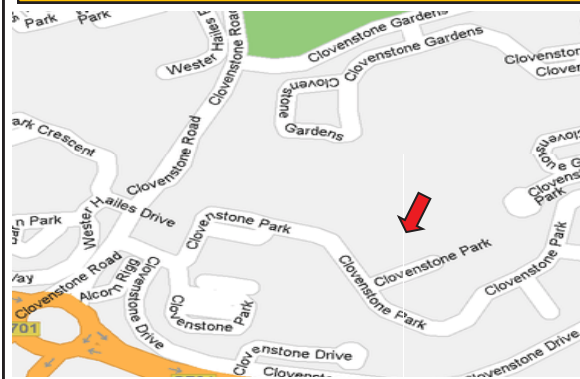

FOOD ON SALE

please let us know of any dietary requirements

Clovenstone Community Centre
11:30am—2:30pm

How to find us

Easy access by buses 3, 18, 20, 21, 30, 32, 44

Clovenstone Community Centre
54 Clovenstone Park
Edinburgh EH14 3EY
Tel/Fax 0131 453 4561
Janet, Sas or Soozin
susan.rogers2@ea.edin.sch.uk